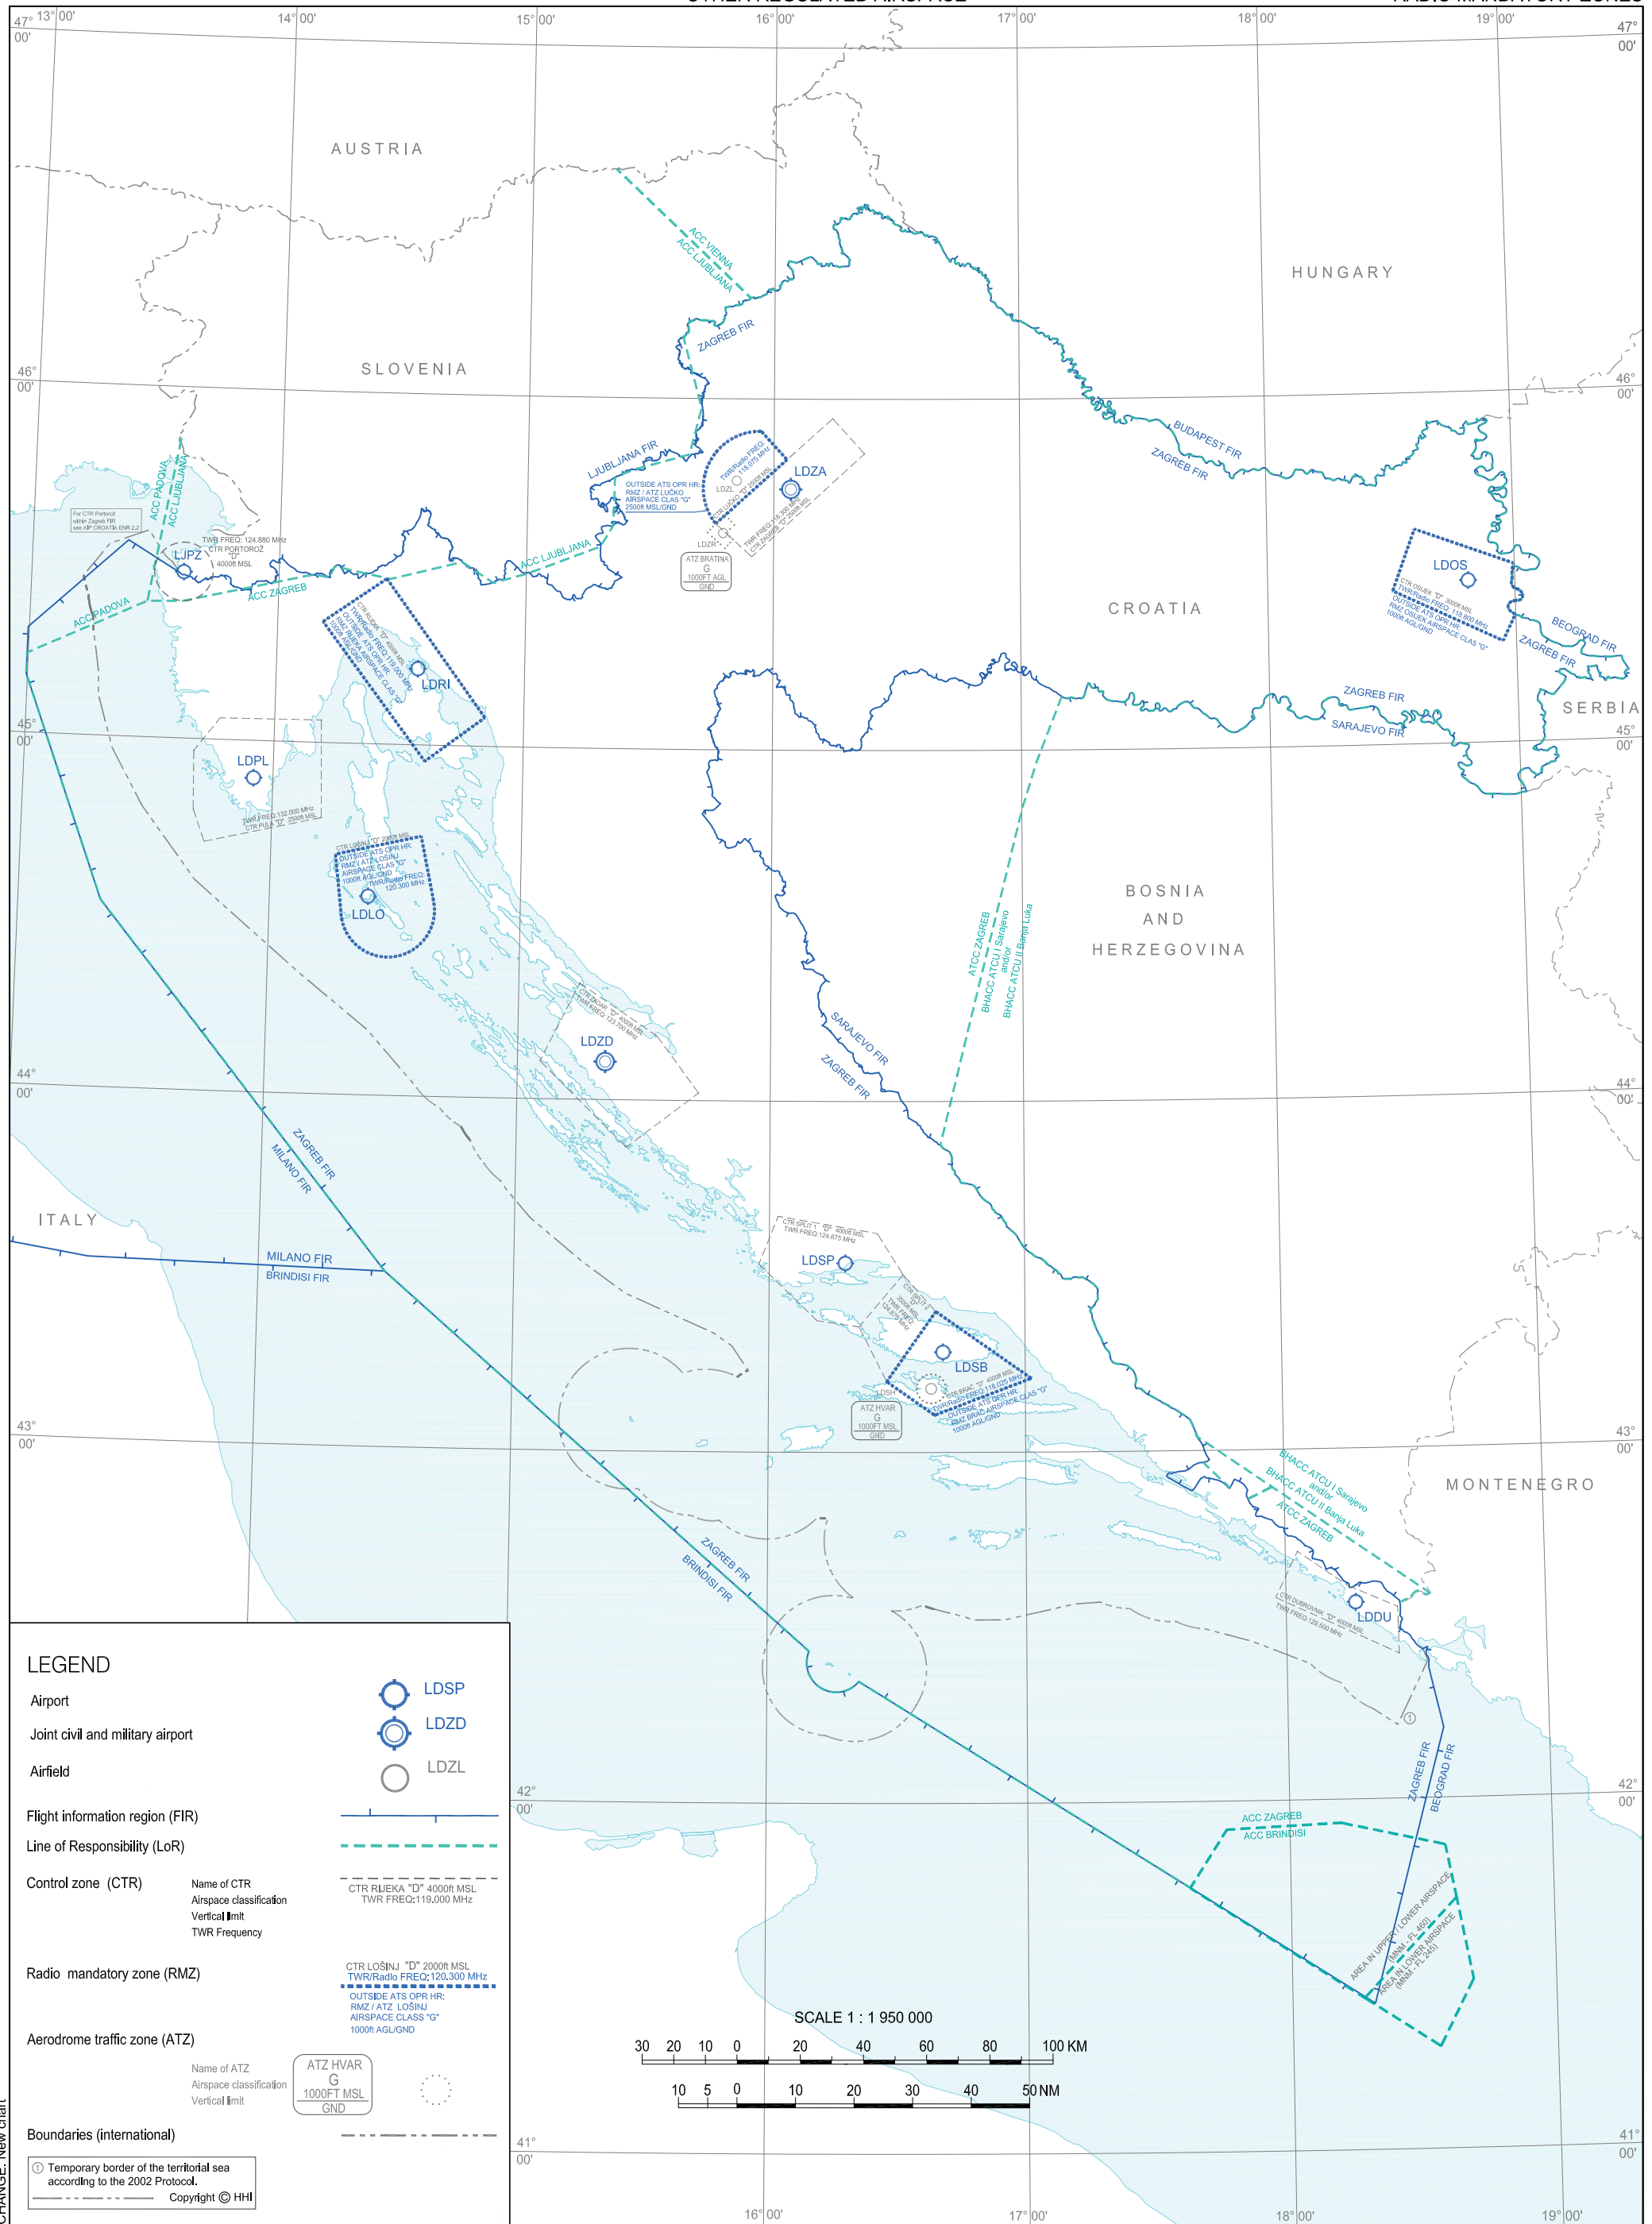

INDEX CHART

ATS AIRSPACE  
OTHER REGULATED AIRSPACE

RADIO MANDATORY ZONES

LEGEND

- Airport
- Joint civil and military airport
- Airfield
- Flight information region (FIR)
- Line of Responsibility (LoR)
- Control zone (CTR)**

Name of CTR	Airspace classification	Vertical limit	TWR Frequency
CTR RIJEKA "D"	4000ft MSL		TWR FREQ: 119.000 MHz
CTR LOŠINJ "D"	2000ft MSL		TWR/Radio FREQ: 120.300 MHz
- Radio mandatory zone (RMZ)**

Name of ATZ	Airspace classification	Vertical limit
ATZ HVAR	G	1000FT MSL
- Aerodrome traffic zone (ATZ)**

Name of ATZ	Airspace classification	Vertical limit
ATZ HVAR	G	1000FT MSL
- Boundaries (international)
- Temporary border of the territorial sea according to the 2002 Protocol.

CHANGE: New chart

**OVA STRANICA JE NAMJERNO OSTAVLJENA PRAZNA  
THIS PAGE INTENTIONALLY LEFT BLANK**